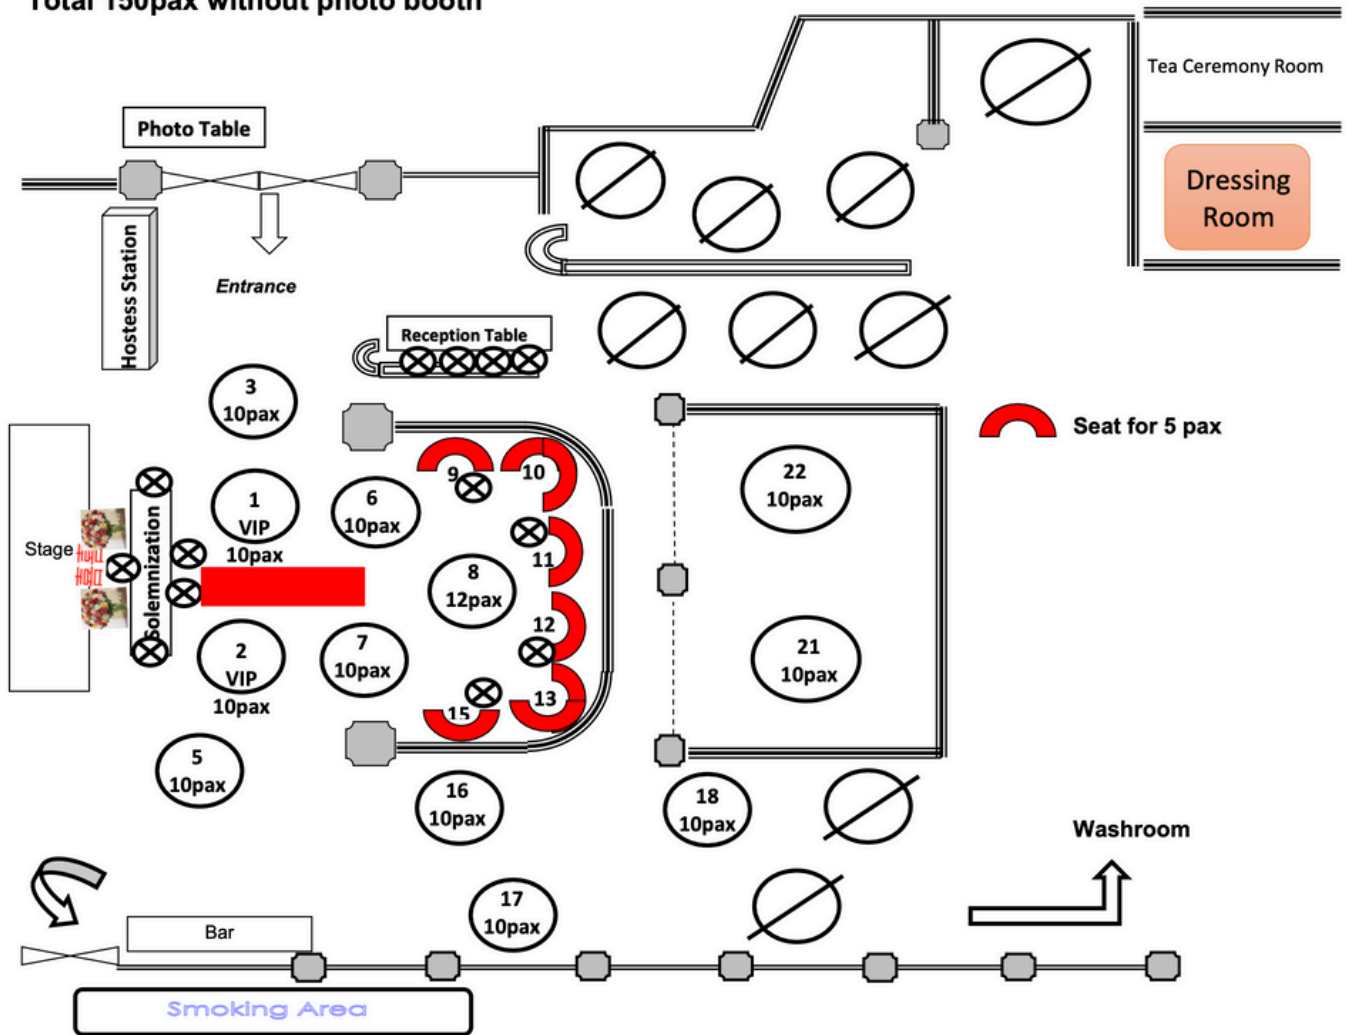

# 150 PAX FLOORPLAN

## GRAND SHANGHAI RESTAURANT - OPTIONAL FLOOR PLAN

Total 150pax without photo booth

# 200 PAX FLOORPLAN

## GRAND SHANGHAI RESTAURANT - OPTIONAL FLOOR PLAN

Total 200pax without photo booth