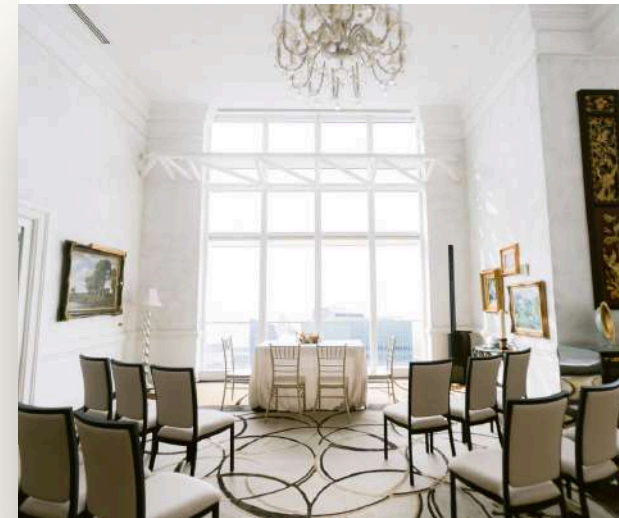

Your Wedding Package

[VIEW MORE](#)