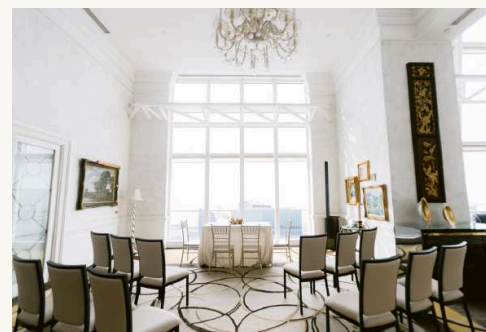

Wedding solemnisation