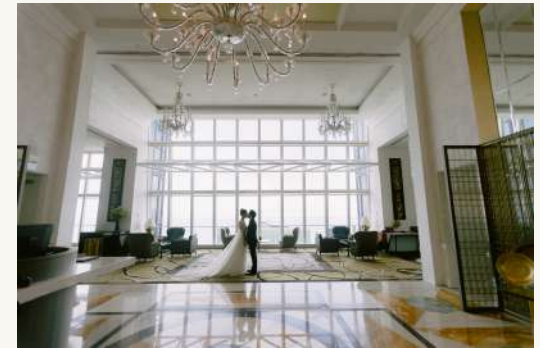

[CLICK TO VIEW](#)

COMES WITH:

Panoramic 360 views of Singapore's skyline

Grand entrance

1 Min from Raffles Place MRT

Bridal makeup room

THIS IS INCLUDED IN YOUR PACKAGE

10 Hours Photography *by Annabel Law Productions*